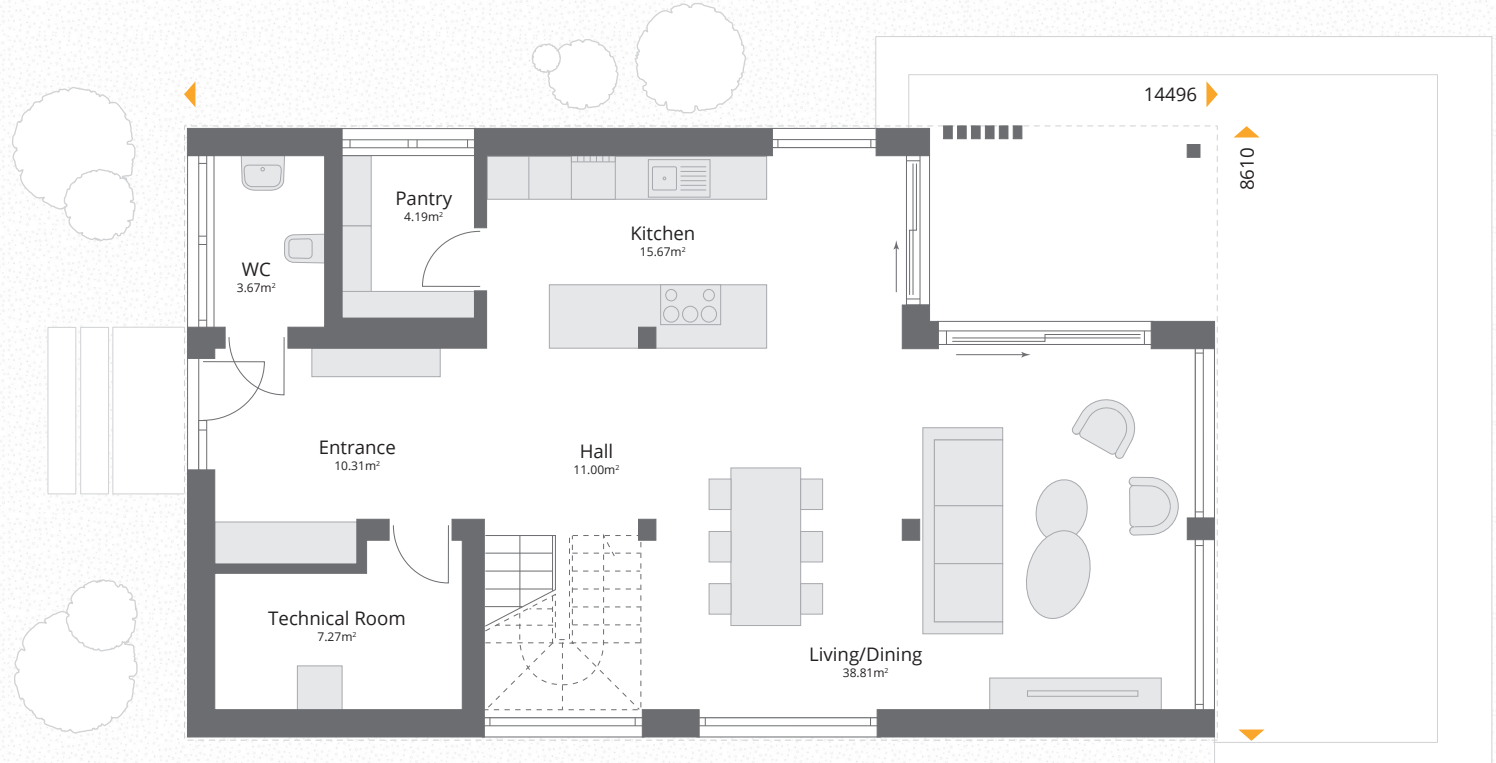

NEXT 160ST E

169.69m² (1,827 sq. ft.)

GROUND FLOOR AREA 95.13m² (1,024 sq. ft.)

NEXT 160ST E

169.69m² (1,827 sq. ft.)

FIRST FLOOR AREA 74.56m² (803 sq. ft.)