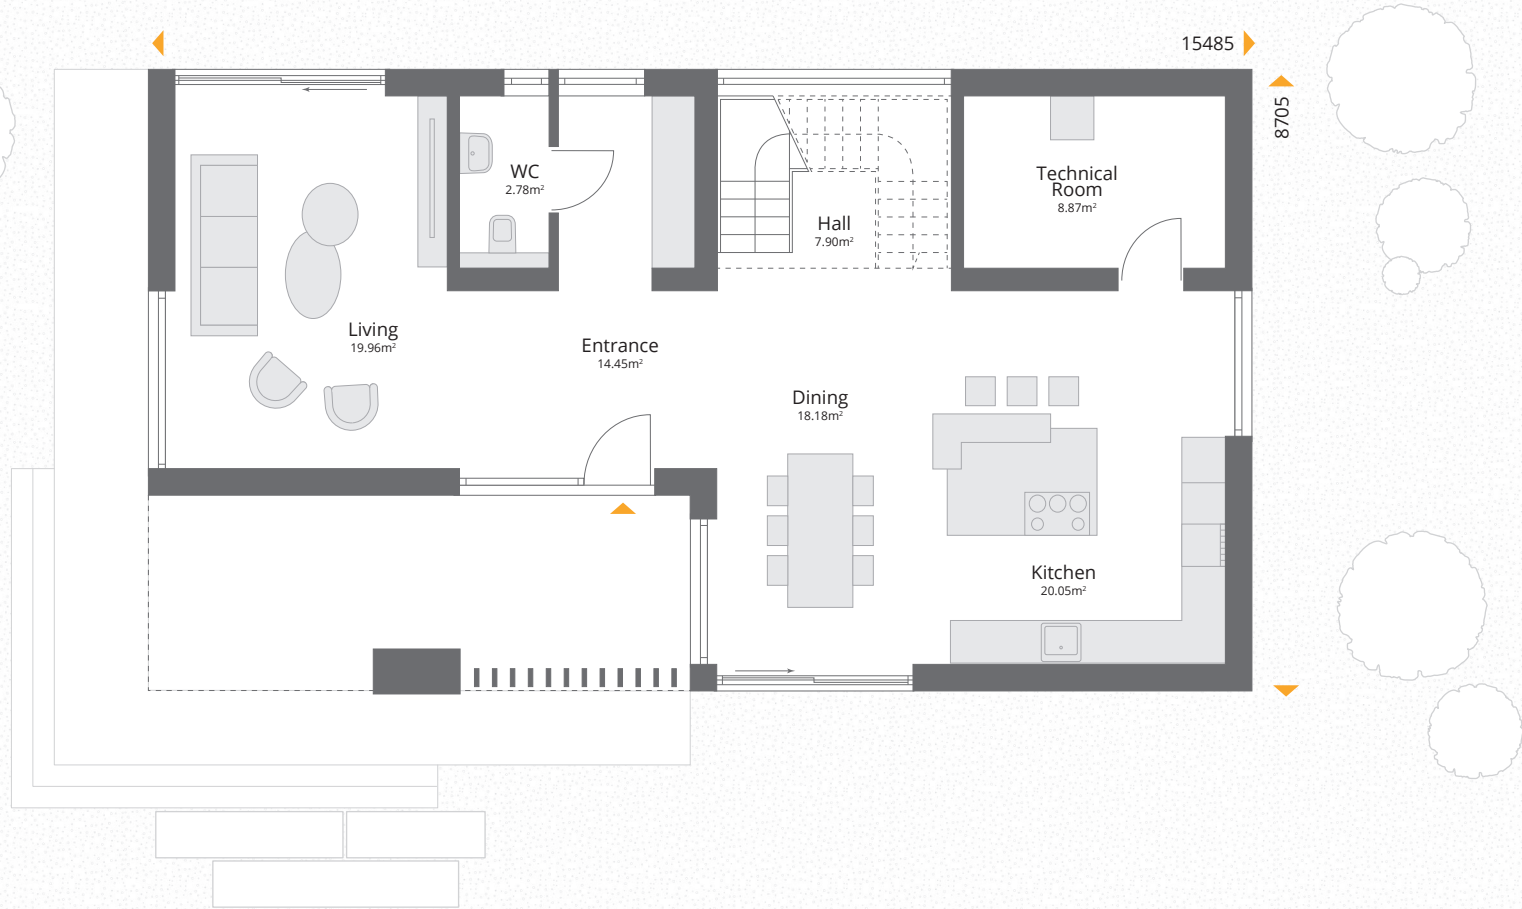

NEXT 203ST E

179.89 m² (1,936 sq. ft.)

GROUND FLOOR AREA 96.46m² (1,038 sq. ft.)

NEXT 203ST E

179.89m² (1,936 sq. ft.)

FIRST FLOOR AREA 83.43m² (898 sq. ft.)

N E X T