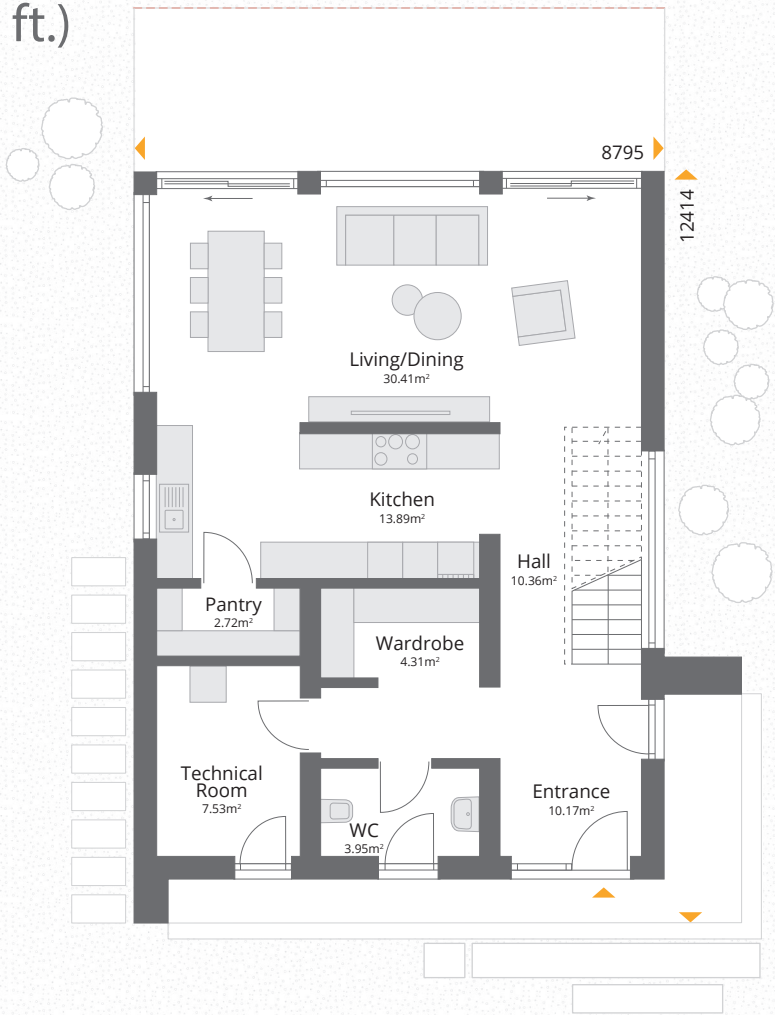

NEXT 151F E

162.86m² (1,753 sq. ft.)

GROUND FLOOR AREA 88.21m² (949 sq. ft.)

NEXT 151F E

162.86m² (1,753 sq. ft.)

FIRST FLOOR AREA 74.65m² (803 sq. ft.)