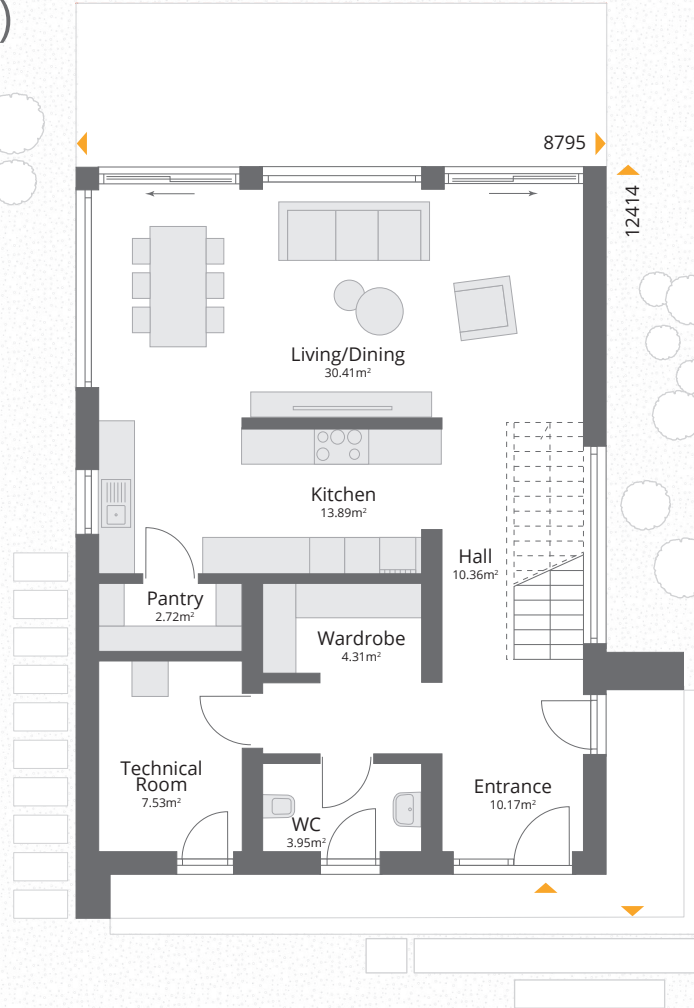

NEXT 151W E

162.86m² (1,753 sq. ft.)

GROUND FLOOR AREA 88.21m² (949 sq. ft.)

NEXT 151W E

162.86m² (1,753 sq. ft.)

FIRST FLOOR AREA 74.65m² (803 sq. ft.)