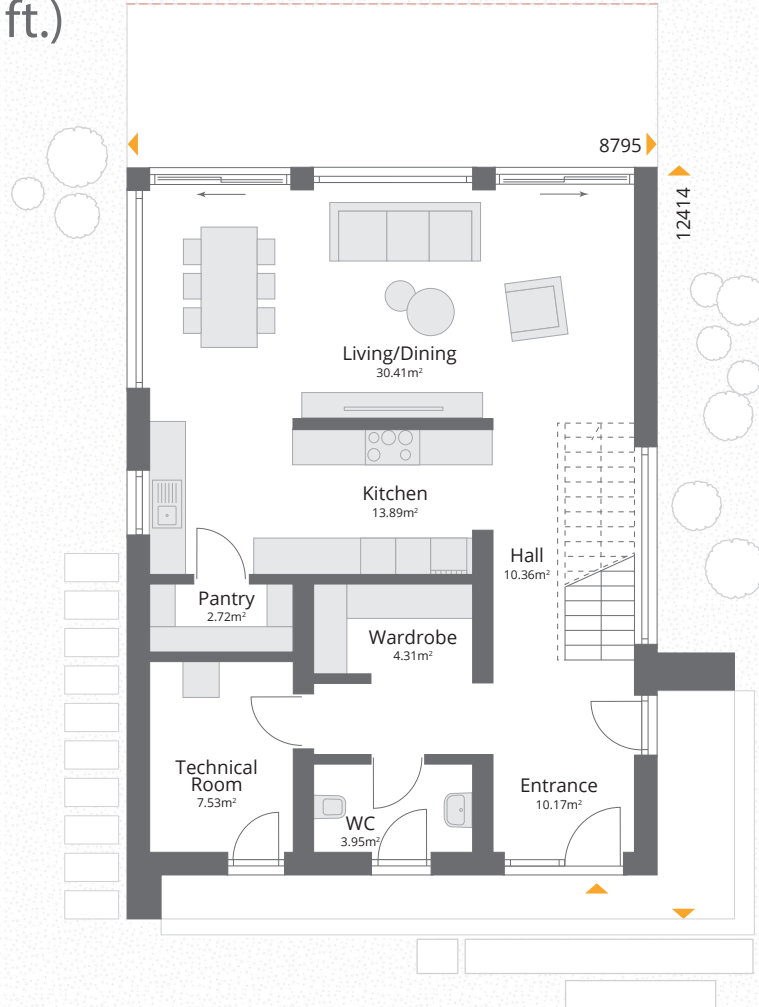

NEXT 151WT E

162.86m² (1,753 sq. ft.)

GROUND FLOOR AREA 88.21m² (949 sq. ft.)

N E X T

NEXT 151WT E

162.86m² (1,753 sq. ft.)

FIRST FLOOR AREA 74.65m² (803 sq. ft.)