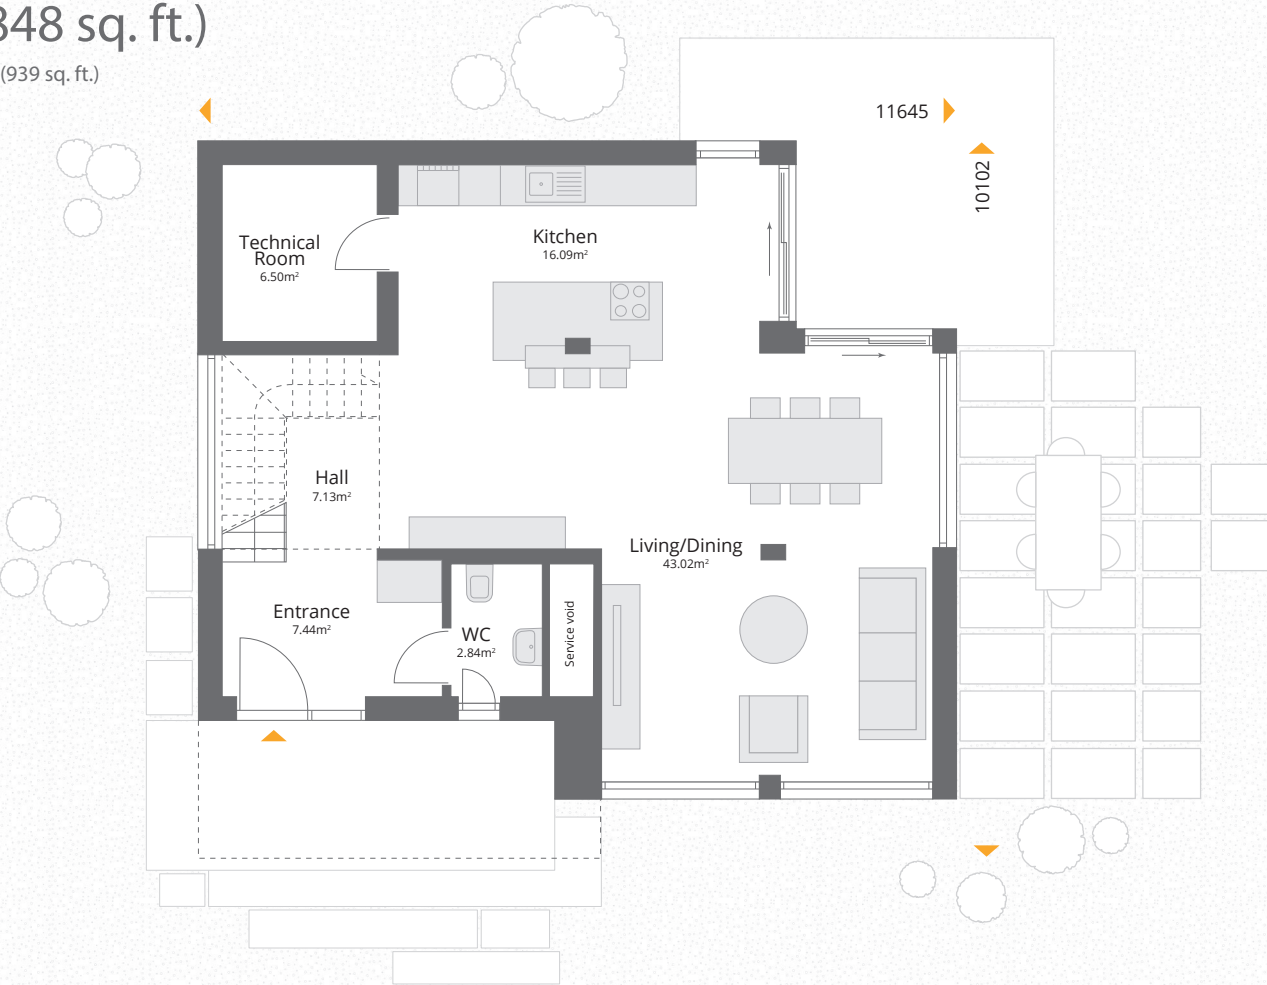

NEXT 170WT E

171.64m² (1,848 sq. ft.)

GROUND FLOOR AREA 87.22m² (939 sq. ft.)

NEXT 170WT E

171.64m² (1,848 sq. ft.)

FIRST FLOOR AREA 84.42m² (909 sq. ft.)