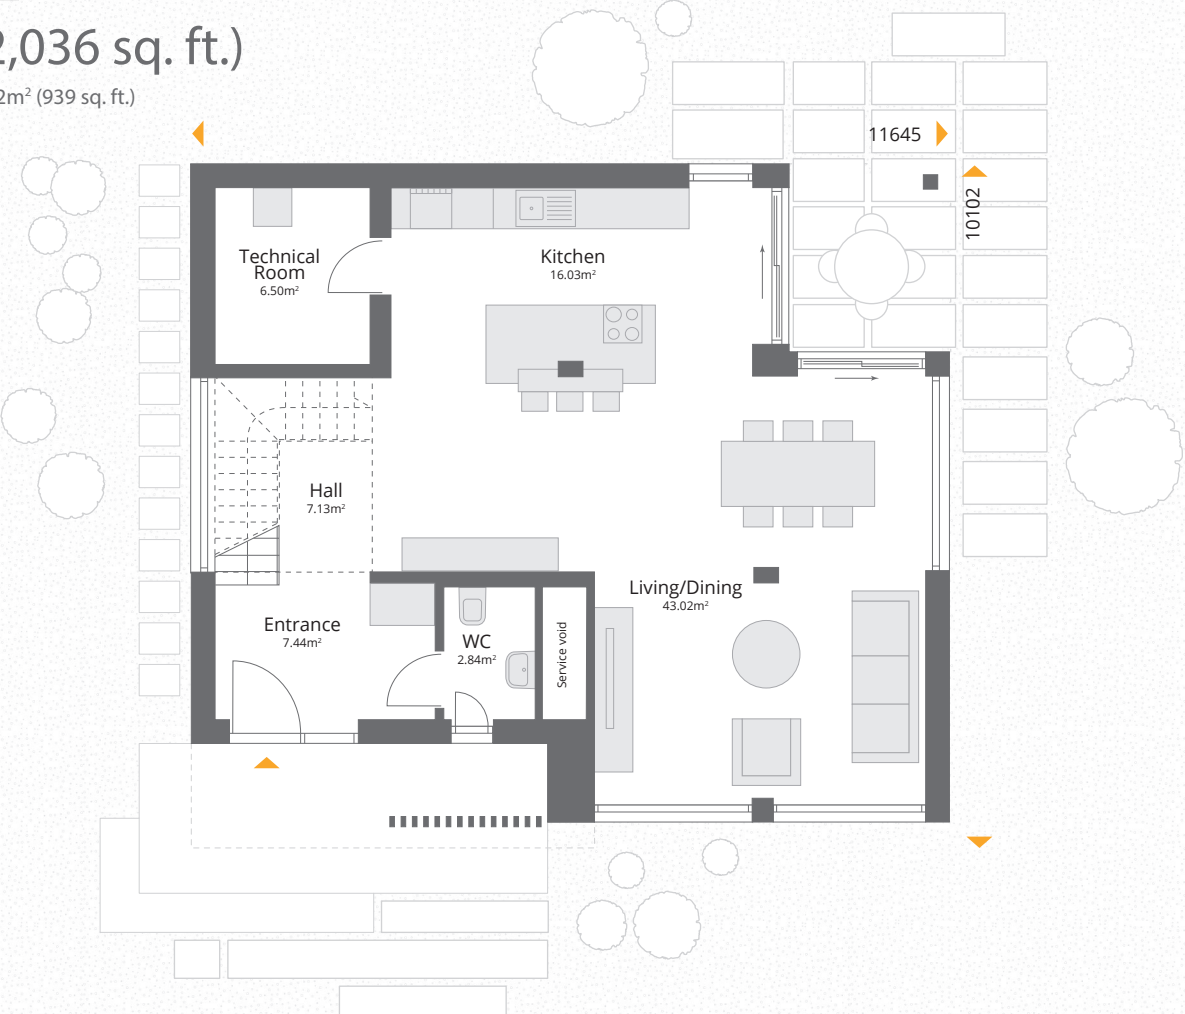

NEXT 176F E

189.14m² (2,036 sq. ft.)

GROUND FLOOR AREA 87.22m² (939 sq. ft.)

NEXT 176F E

189.14m² (2,036 sq. ft.)

FIRST FLOOR AREA 101.92m² (1,097 sq. ft.)