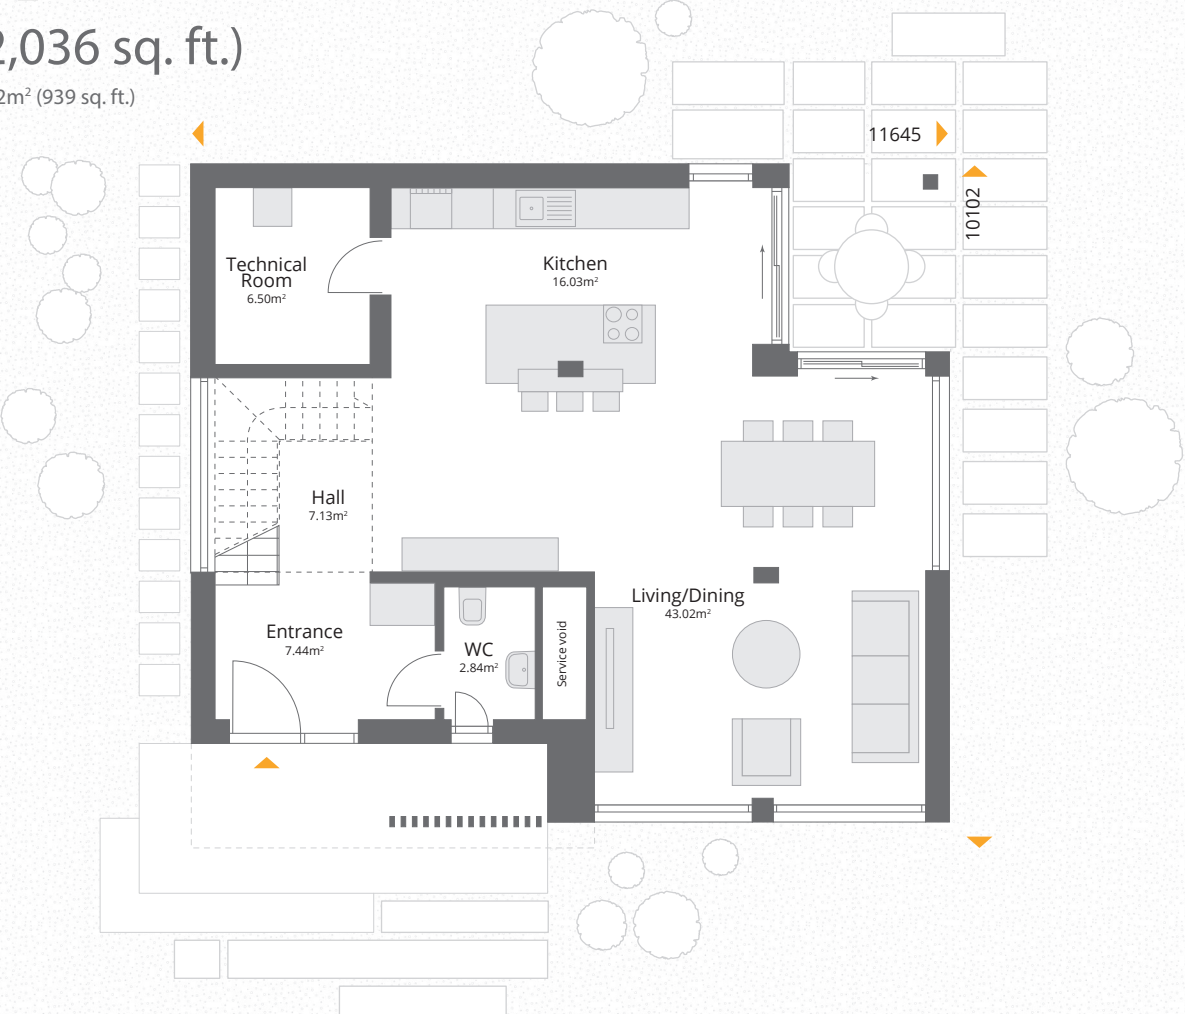

NEXT 176W E

189.14m² (2,036 sq. ft.)

GROUND FLOOR AREA 87.22m² (939 sq. ft.)

NEXT 176W E

189.14m² (2,036 sq. ft.)

FIRST FLOOR AREA 101.92m² (1,097 sq. ft.)