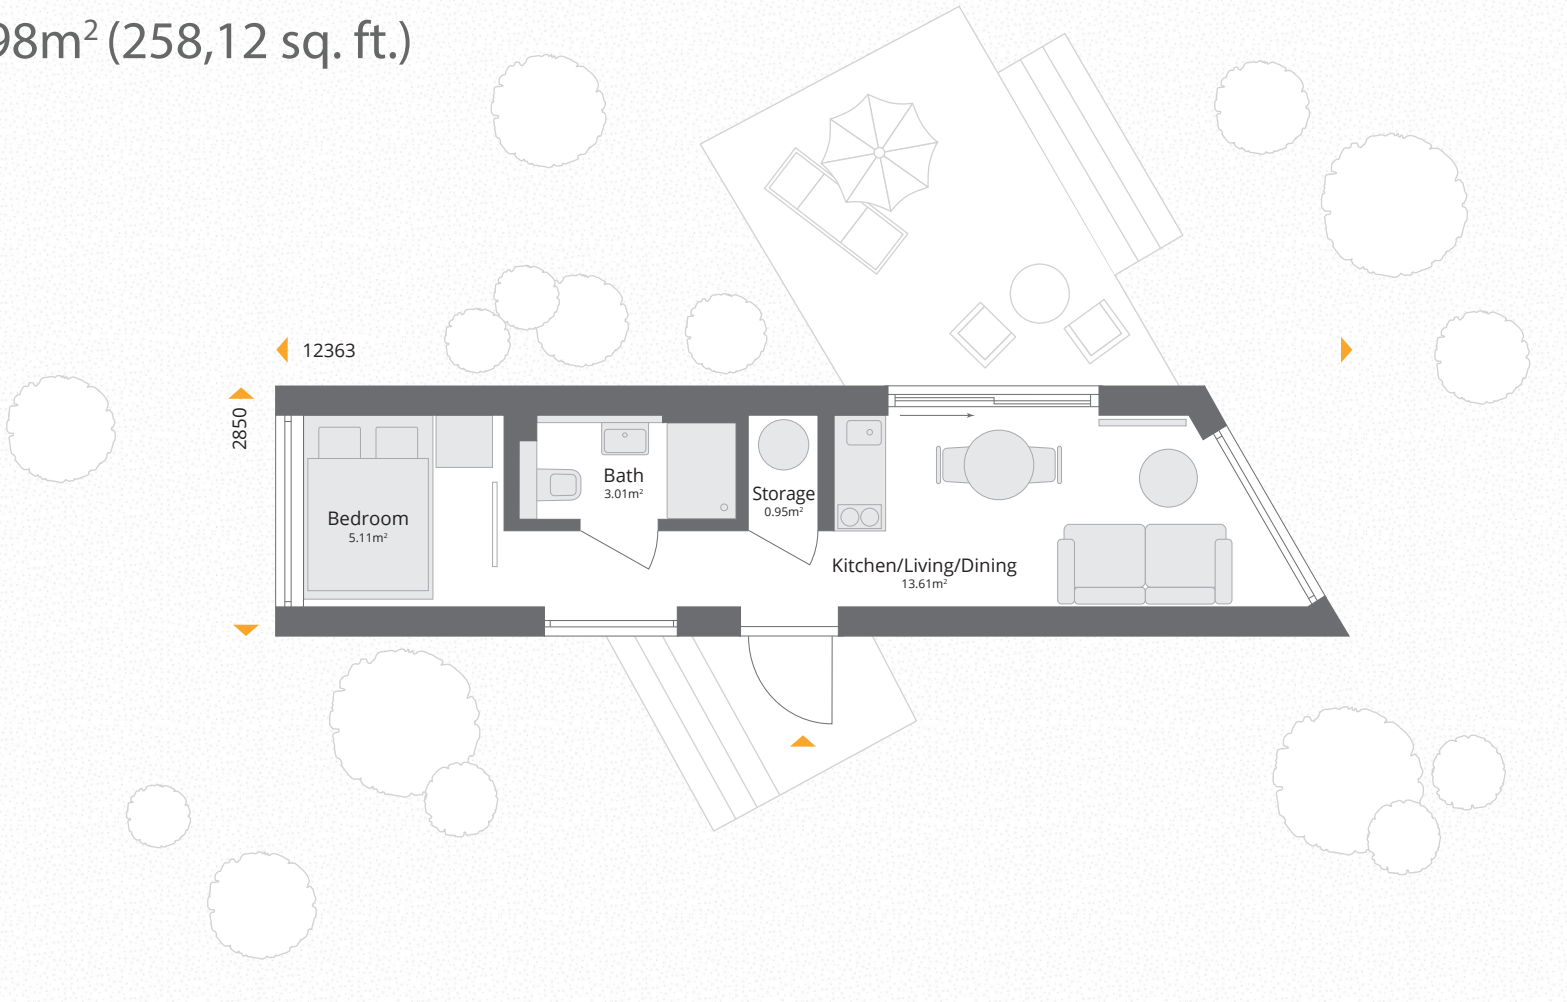

NEXT HOLIDAY 23 S-1 E

23.98m² (258,12 sq. ft.)

12363

2850

Bedroom
5.11m²

Bath
3.01m²

Storage
0.95m²

Kitchen/Living/Dining
13.61m²